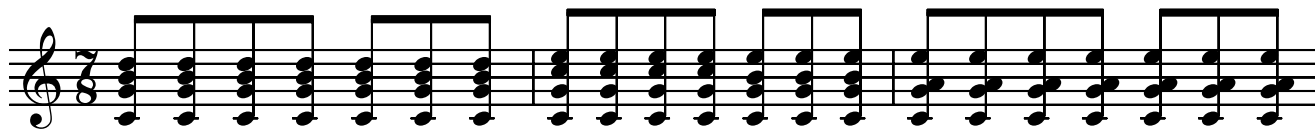

Advanced Double Vertical Strokes

Seth Adams

Marimbas

Tempo Range:
90 - 140 b.p.m.
(quarter note)