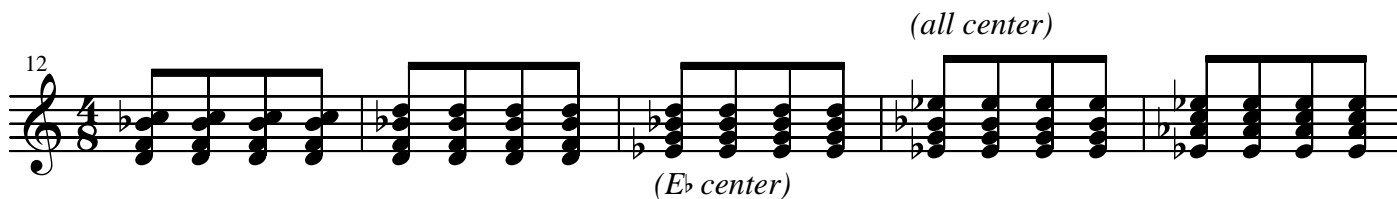

Advanced Double Vertical Strokes

Seth Adams

Marimbas

Tempo Range:
90 - 140 b.p.m.
(quarter note)