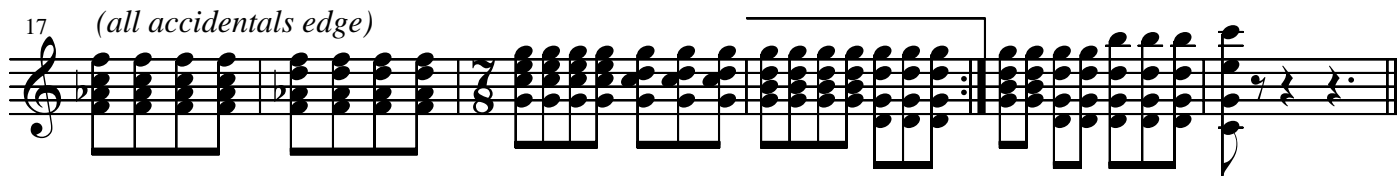

Advanced Double Vertical Strokes

Seth Adams

Marimbas

Tempo Range:
90 - 140 b.p.m.
(quarter note)