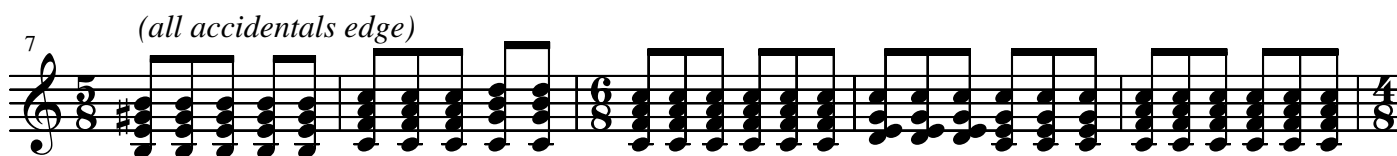

Advanced Double Vertical Strokes

Seth Adams

Marimbas

Tempo Range:
90 - 140 b.p.m.
(quarter note)