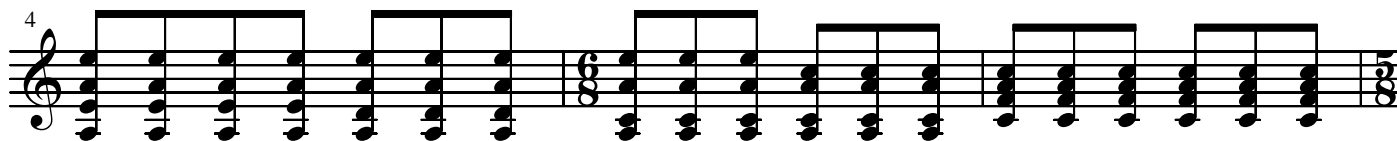

Advanced Double Vertical Strokes

Seth Adams

Marimbas

Tempo Range:
90 - 140 b.p.m.
(quarter note)